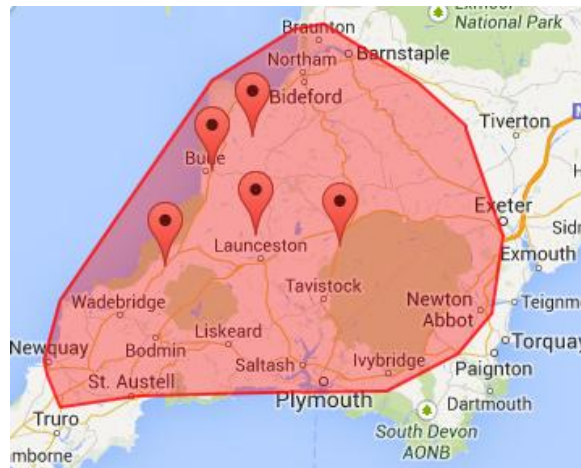

Holsworthy	Okehampton	Bude / Stratton	Bradworthy	Camelford
01409 255 549	01837 506 070	01288 359 500	01409 241 241	01840 213 277

Examination facilities:

North Road Holsworthy EX22 6DH 01409 255 549	Okehampton branch Bridestowe Please call for an appointment 01837 506 070
---	--